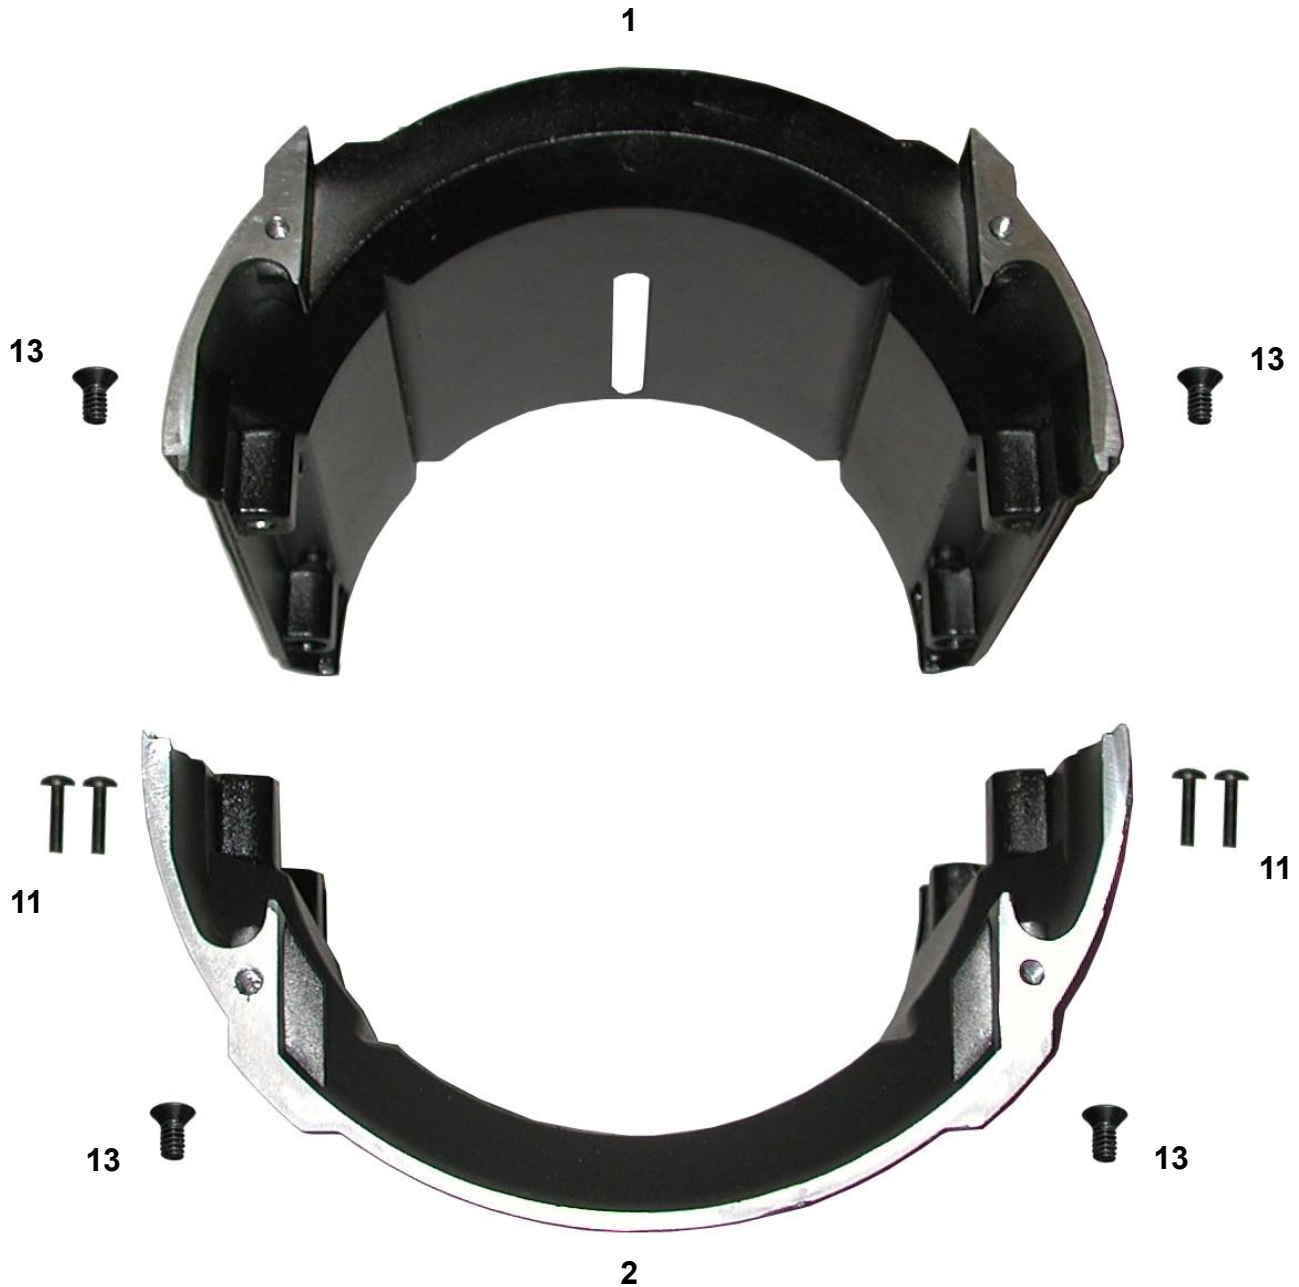

PARTS DIAGRAM FOR SX4® BARREL

Catalog #TS6200

- | | | |
|-----------|------------------|--|
| 1 | ZPTSSX-50 | Front Top Barrel Casting |
| 2 | ZPTSSX-52 | Front Bottom Barrel Casting |
| 9 | ZPTSSX-09 | 8-32 x 5/16" Case Screw Pan Phil Blk |
| 11 | ZPTSSX-13 | 8-32 x 5/8" Barrel Screw Pan Phil Blk |
| 13 | ZPTSSX-22 | 10-24 x 3/8" Front & Rear Barrel Screw |